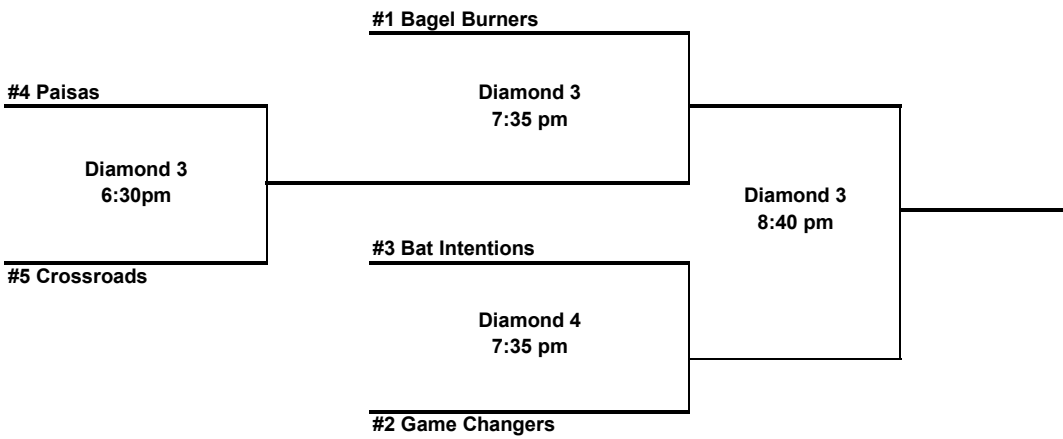

Summer Friday E Bracket (2+1 homers)

* seeded (high seed is home)	
*12 run mercy rule throughout	
* 60 MINUTE time limit	

* no time limit...finals ONLY	
* 60 MINUTE time limit	